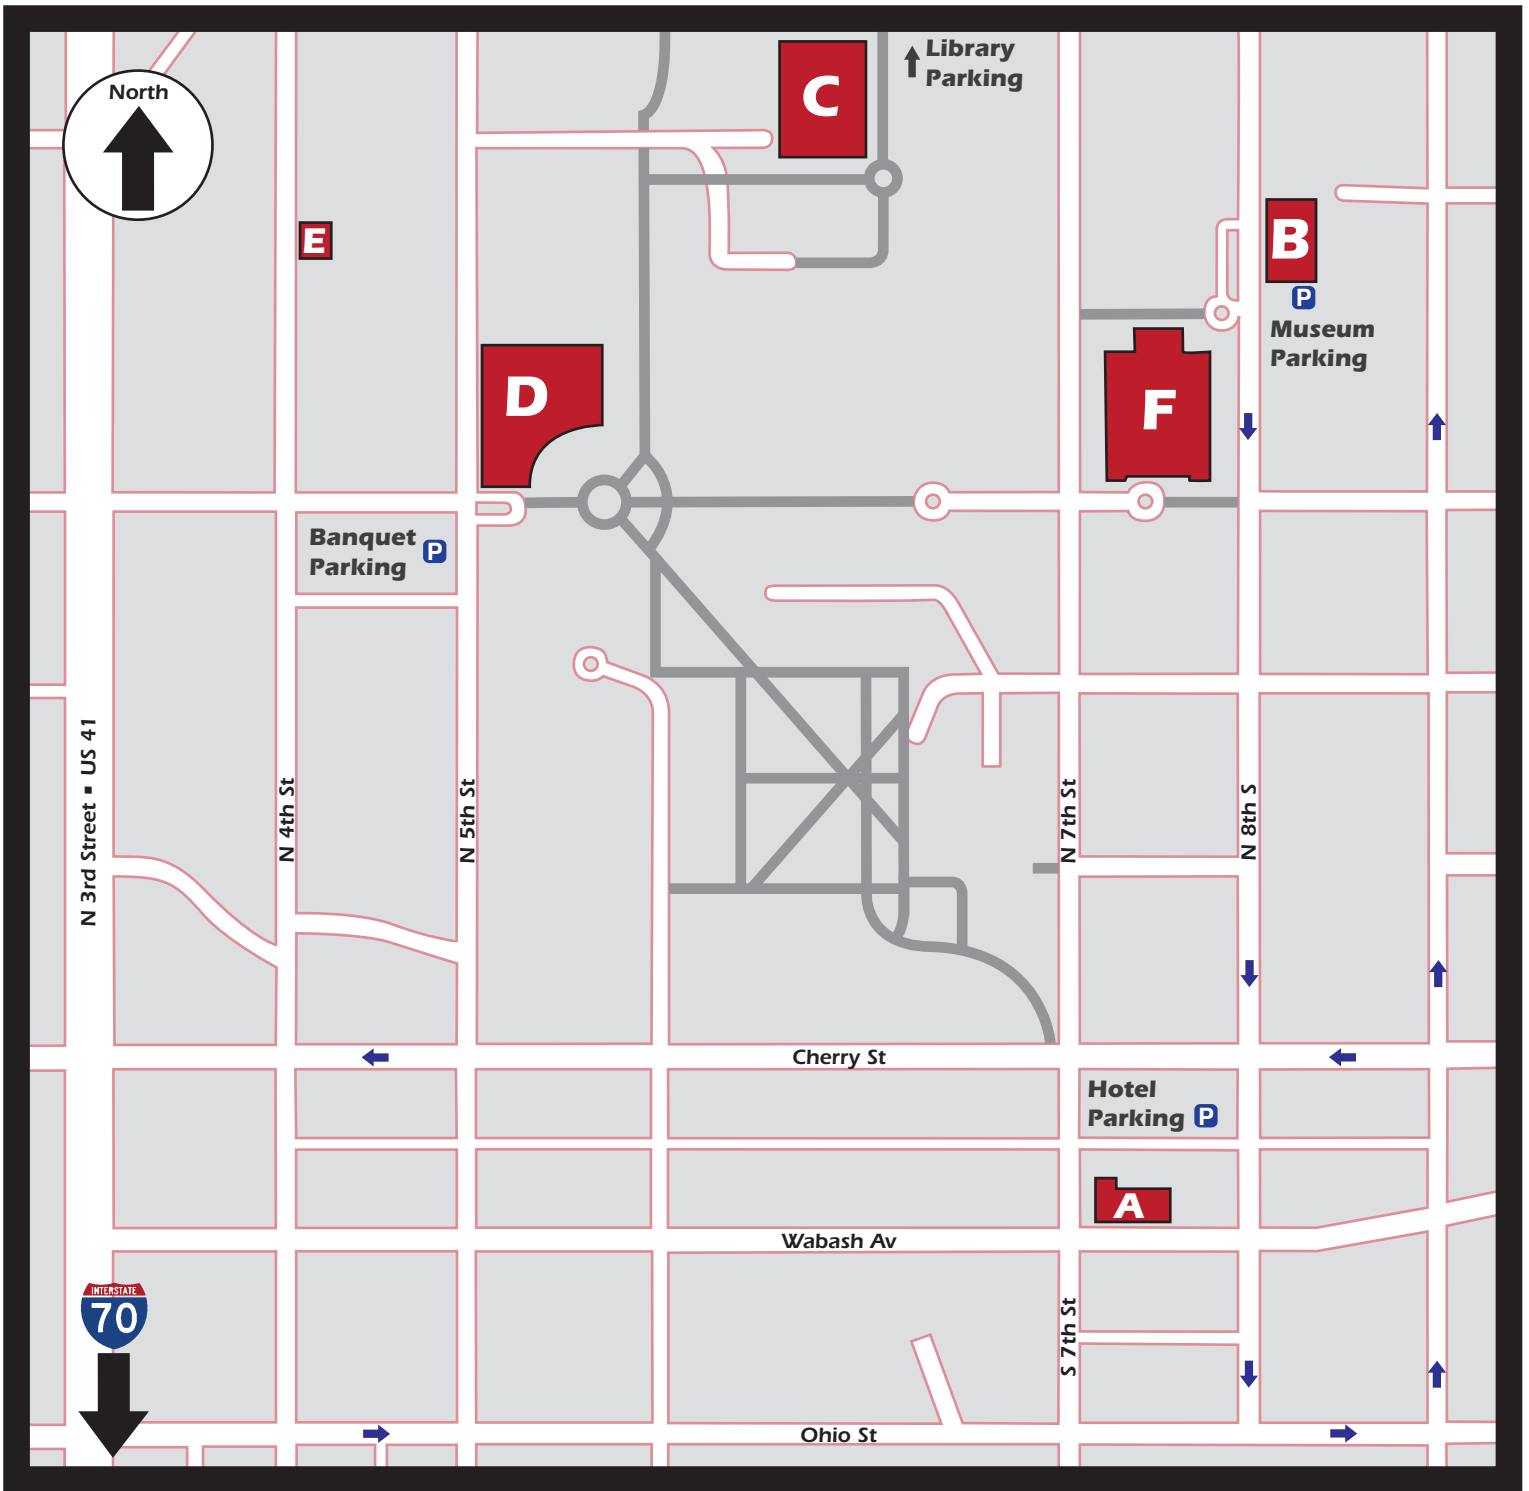

# Eugene V. Debs Banquet ■ Events Area Map

## Key to Event Locations

- A Hilton Garden Inn Hotel
- B Eugene V. Debs Historic Home and Museum
- C ISU Cunningham Memorial Library
- D Sycamore Banquet Center
- E Debs Childhood Home Monument Site
- F University Hall