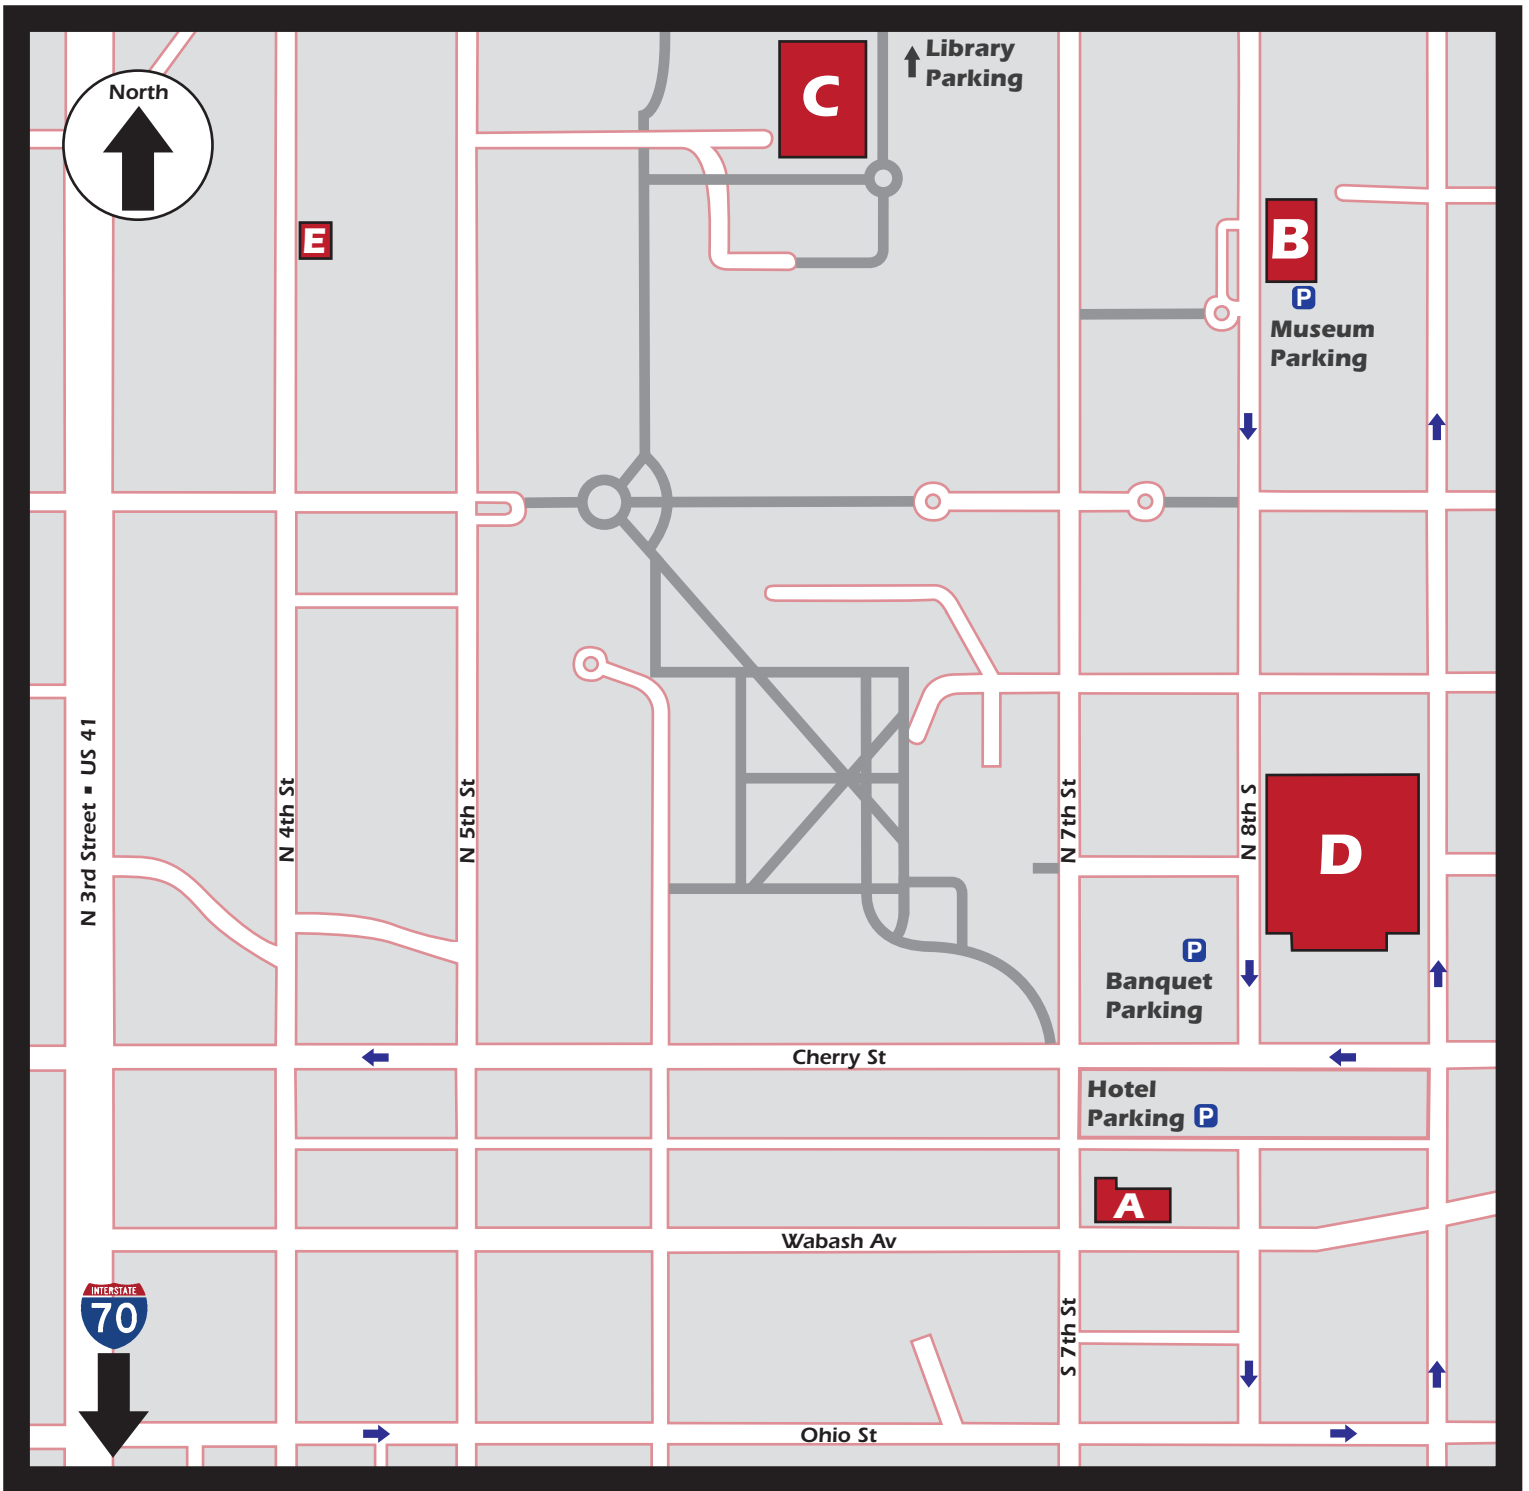

# Eugene V. Debs Banquet ■ Events Area Map

## Key to Event Locations

- A Hilton Garden Inn Hotel
- B Eugene V. Debs Historic Home and Museum
- C ISU Cunningham Memorial Library
- D Hulman Center (Glass Pavillion)
- E Debs Childhood Home Monument Site